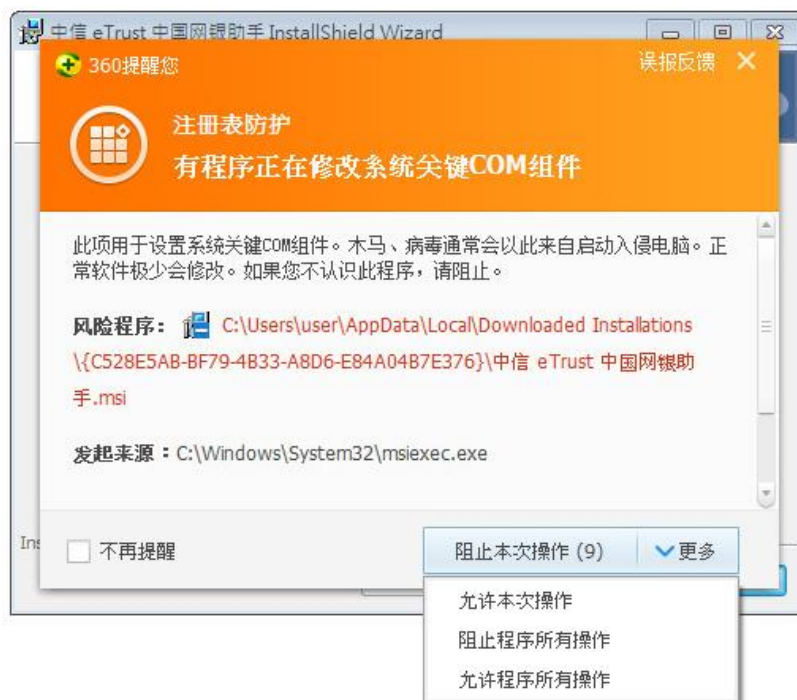

中信网银助手安装说明

*请使用 Internet Explorer 操作

◇ 下载连结:

您可透过登入首页下载中心>中信网银助手下载，下载网银助手安装。或是透过点击以下连结直接下载安装。

https://pkicb.ctbcbank.com.cn/RAWeb/software/CTBCEnvCheck_CN.exe

The screenshot shows the CTBC Bank website interface. At the top, there is a navigation bar with the bank's logo and name. Below it, there is a login section with fields for '统一编号' (Unified Number), '使用者代号' (User ID), '密码' (Password), and '验证码' (Verification Code). A 'LOGIN' button is visible. To the right of the login section is a banner image of the Great Wall and Shanghai skyline with the word 'China'. Below the banner, there are several service and news sections. The '下载中心' (Download Center) section is highlighted, showing a list of services: '中信网银助手下载' (CTBC eTrust Online Assistant Download), '表格下载' (Form Download), and '安全控件体验与下载' (Security Control Experience and Download). The '中信网银助手下载' item is circled in red. Other sections include '中国信托全球服务' (China Trust Global Service), '最新消息' (Latest News), '联系我们' (Contact Us), and '产品与服务' (Products and Services).

◇ 安装步骤:

运行安装档，点击下一步进行安装。

如您计算机有安装 360 或其它防木马软件，请允许本次/程序所有操作。

点击完成结束安装程序。

桌面上会新增中信网银助手快捷方式，请双击运行中信网银助手。

如出现用户帐户控制，请点击是(Y)继续。

系统提示自动安装作业，请点击是(Y)。

待画面显示后，即已完成环境设置、U盾驱动及安全控件安装。请关闭网银助手，回到IE登入页面开始登入网上银行。