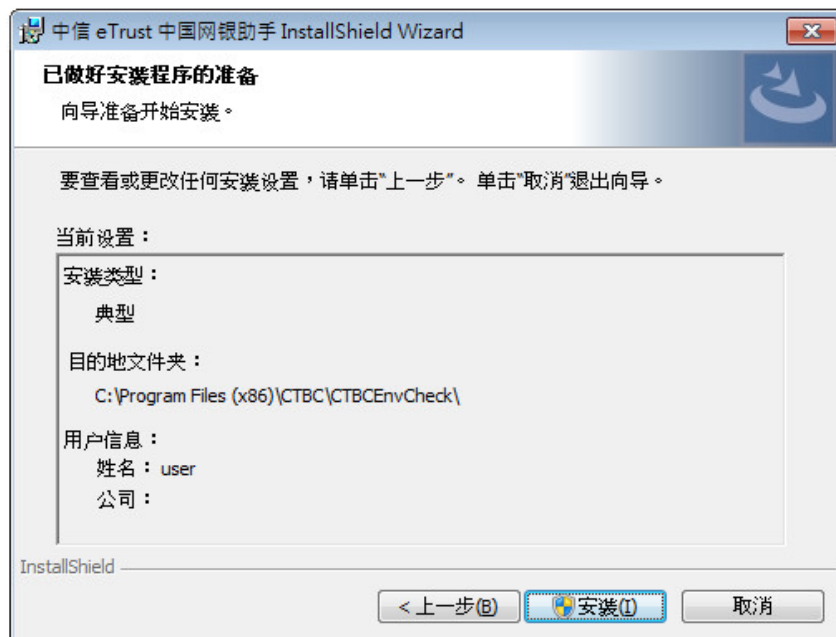

中信网银助手安装说明

*请使用 Internet Explorer 操作

◇ 下载连结:

您可透过登入首页下载中心>中信网银助手下载，下载网银助手安装。或是透过点击以下连结直接下载安装。

https://pkicb.ctbcbank.com.cn/RAWeb/software/CTBCEnvCheck_CN.exe

The screenshot shows the CTBC Bank website interface. At the top, there is a navigation bar with the bank's logo and name. Below it, there is a login section with fields for '统一编号' (Unified Number), '使用者代号' (User ID), '密码' (Password), and '验证码' (Verification Code). A 'LOGIN' button is visible. To the right of the login section is a banner image of the Great Wall and Shanghai skyline with the word 'China'. Below the banner, there are several service and news sections. The '下载中心' (Download Center) section is highlighted, showing a list of services: '中信网银助手下载' (CTBC eTrust Online Assistant Download), '表格下载' (Form Download), and '安全控件体验与下载' (Security Control Experience and Download). The '中信网银助手下载' item is circled in red. Other sections include '中国信托全球服务' (China Trust Global Service), '最新消息' (Latest News), '联系我们' (Contact Us), and '产品与服务' (Products and Services).

◇ 安装步骤:

运行安装档，点击下一步进行安装。

如您计算机有安装 360 或其它防木马软件，请允许本次/程序所有操作。

点击完成结束安装程序。

桌面上会新增中信网银助手快捷方式，请双击运行中信网银助手。

如出现用户帐户控制，请点击是(Y)继续。

系统提示自动安装作业，请点击是(Y)。

待画面显示后，即已完成环境设置、U盾驱动及安全控件安装。请关闭网银助手，回到IE登入页面开始登入网上银行。